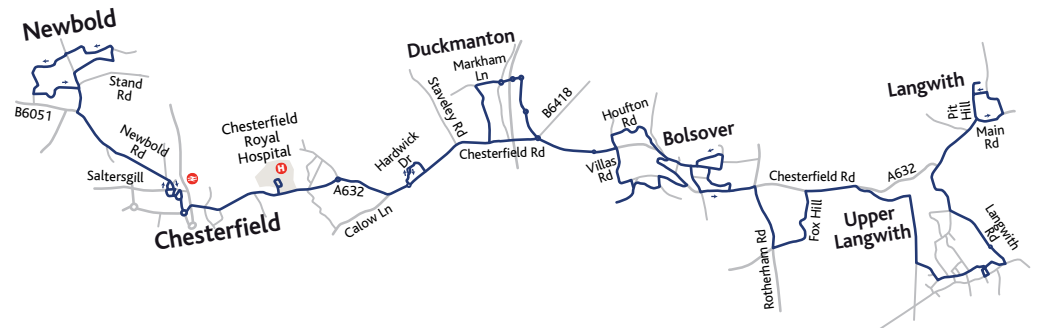

Then at these times each hour

Until

	1a	1	1	1	1
Littlemoor Shops	2107	2137	2207	2237	2307
Newbold, Lindale Rd/Coniston Rd.	2112	2142	2212	2242	2312
Newbold, The Moonrakers	2116	2146	2216	2246	2316
Newbold, Windermere Road	2120	2150	2220	2250	2320
Chesterfield, Elder Way	2128	2158	2228	2258	2328
Stephenson Place, K2	2135	2205	2230	2305	2330
Calow, Royal Hospital, Bay 1	2142	2212	-	2312	-
The Arkwright Centre	2148	2218	-	2318	-
Duckmanton, Hotel	-	2223	-	2323	-
M1 Commerce Park	-	2226	-	2326	-
Castle Estate, Hyndley Road	-	2232	-	2332	-
New Bolsover, Carr Vale Road	2157	-	-	-	-
Bolsover, Market Place	2204	2235	-	2335	-
Hillstown, Water Tower	2207	2238	-	2338	-